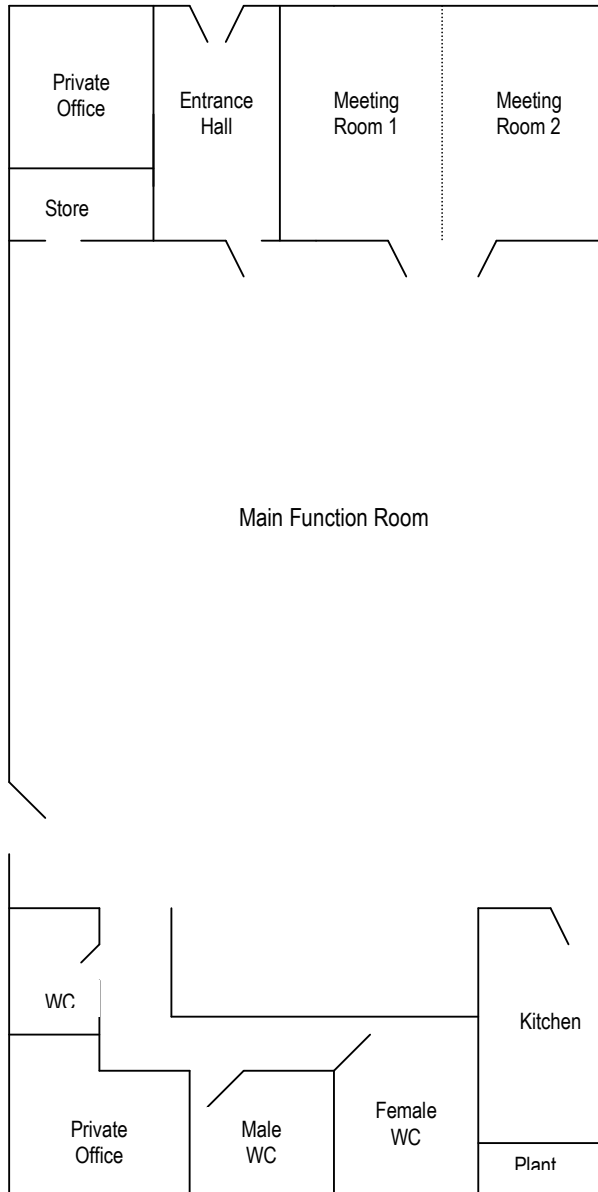

Plan of Parish Centre

(Note this drawing is not to scale. It is for guidance only).

Church of St Mary and St Joseph Parish Centre

Booking Charges (Currently Under Review)

Monday to Thursday

9am to 6pm £15.00 per hour
£100 for full 9-hour period

6pm to 11.30pm £25 per hour
£100.00 for full 5 ½ hour period

Friday to Sunday

9am to 5pm £15.00 per hour
£90.00 for full 8-hour period

5pm to 11.30pm £25 per hour
£120.00 for full 6 ½ hour period

These are the normal rates applicable to the hire of the Centre and its facilities. Special rates may be negotiated for a regular group booking.

Contacts

For Enquiries or Bookings Contact:

07533 965372